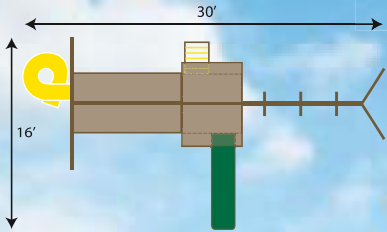

Standard Specs:

Powder Coated Ladder Rungs

Easy 1-2-3 Steel A-Frame Bracket

Heavy Duty Swing Hangers

Plastisol-Coated Swing Chain

- 5 Total Swing Positions
- Heavy Duty Vinyl Tent Top
- 4 x 6 and 4 x 4 Laminated Cedar Construction
- 100% Cedar
- 4 x 6 Swing Beam
- 4 x 4 Posts