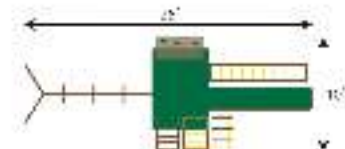

Customized Dream® with green tent top, yellow wave slide, extra sling swing, accessory arm, and step ladder with safety handles. (4 Total Swing Positions)

Customized Dream® with green tent top, green wave slide, monkey bars, and built-in picnic table. (3 Total Swing Positions)