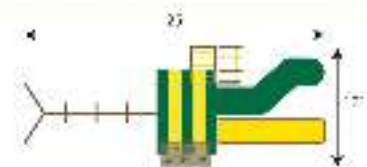

Creating Childhood Memories Since 1992!