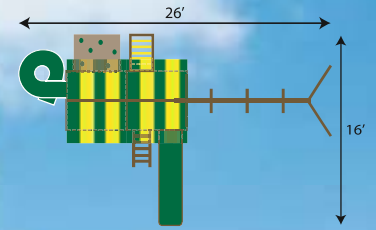

Creating Childhood Memories Since 1992!

Multi-Deck Series
Sky[®]
 MODELS

Sky[®] Models
 Feature
 8' 6" High
 Swing
 Beam!

Customized Sky[®]
 with striped tent tops,
 green 7' spiral slide,
 wood step ladder,
 green wave slide,
 and bottom
 playhouse.