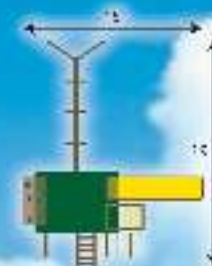

Straight Base
Clubhouse

Striped Tent Top

Rock Climbing
Wall

Access Ladder
with Steel Rungs

10' Wave Slide

Dream[®]
Overall Measurements:

- Jungle Gym Footprint: 25' x 10'
- Swing Beam Height: 8' 1/2"
- Play Deck Height: 5' 1/2"
- Overall Height: 12'
- Clubhouse Dimensions: 55" x 56"
16" clearance recommended on all sides around swing set.