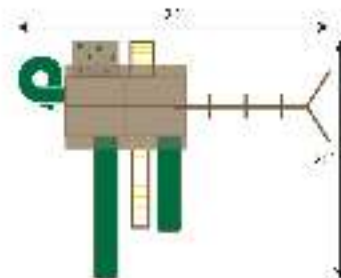

Customized Sky® with striped tent tops, green 7' spiral slide, yellow wave slide, gang plank, and built-in picnic table.

Customized Sky® with wood roofs, green 7' spiral slide, green 14' scoop slide, green wave slide, monkey bars, deluxe sandbox, and built-in picnic table.