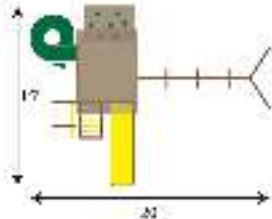

Customized Ultimate® with wood roof, 12' green wave slide, 7' green spiral slide, and built-in picnic table. (3 Total Swing Positions)

Ultimate® Standard Specs:

Powder Coated Ladder Rungs

Easy 1-2-3 Steel 4 Frame Product

Heavy Duty Swing Hangers

Plastic-Coated Swing Chain

- 3-4 Total Swing Positions
- Heavy Duty Vinyl Tent Tops
- 4 x 6 and 4 x 4 Laminated Cedar Construction

- 1" Thick Braided Rope
- 100% Cedar
- 4 x 6 Swing Beam
- 4 x 4 Posts