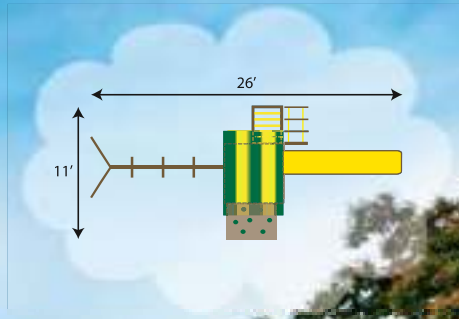

Straight-Base Series
Ultimate®
MODELS

STANDARD
MODEL

Ultimate®
Models Feature
6' High Play Deck
and 9' 6" High
Swing Beam!

Ultimate® Standard Features: