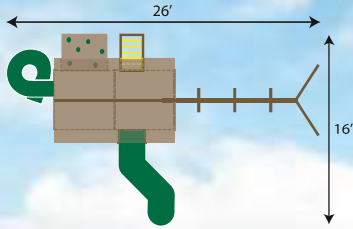

Multi-Deck Series
Sky®
MODELS

Sky® Models
Feature
8' 6" High
Swing
Beam!

Customized Sky®
with striped tent tops,
green 7' spiral slide,
wood step ladder,
green wave slide,
and bottom
playhouse.