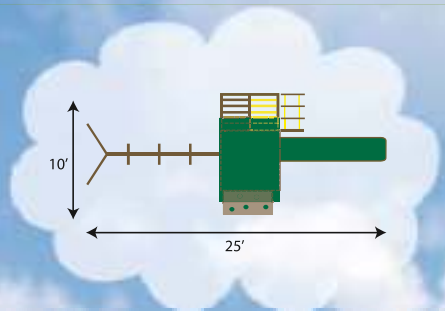

Angled-Base Series
Supreme®
MODELS

STANDARD
MODEL

Supreme® Standard Features:

Combo Ladder with Steel Rungs and Wood Steps