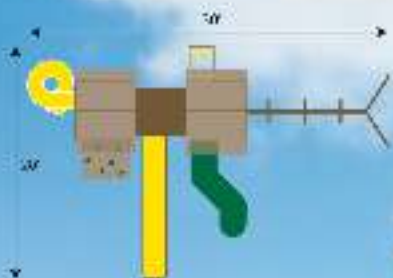

Multi-Deck Series
Fantasy®
MODELS

Fantasy®
Models Feature
8' 6" High
Swing
Beam!

Fantasy® Standard Specs:

Powder-Coated
Ladder Rings

Easy 1-2-3 Steel
A-Frame Bracket

Heavy Duty
Swing Hangers

Plastic-Coated
Swing Chain

- 5 Total Swing Positions
- Heavy Duty Vinyl Tent Tops
- 1 x 6 and 1 x 4 Laminated Cedar Construction

- 100% Cedar
- 1 x 6 Swing Beam
- 1 x 4 Posts

Customized Fantasy® with wood roofs, yellow 7' spiral slide, yellow 14' scoop slide, and green 5' spiral slide.

Creating Childhood Memories Since 1992!