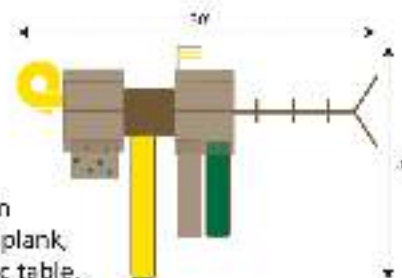

Multi-Deck Series
Fantasy®
MODELS

Customized Fantasy® with wood roofs, yellow 7' spiral slide, yellow 14' scoop slide, green wave slide, gang plank, and built-in picnic table.