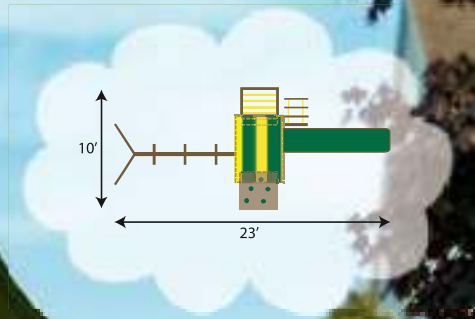

Angled-Base Series
Supremescape®
MODELS

STANDARD
MODEL

Supremescape® Standard Features: