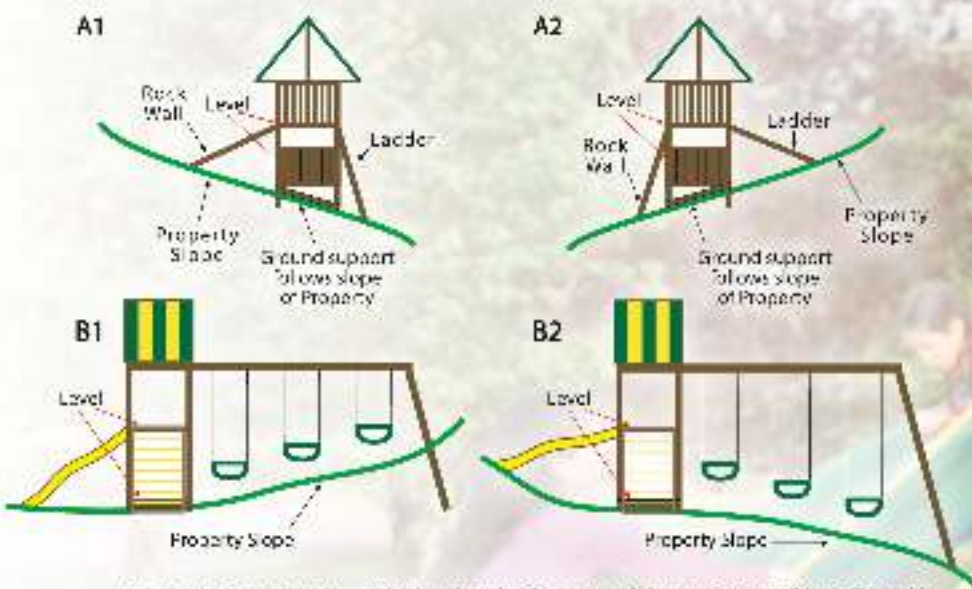

EASTERN JUNGLE GYM® SWING SETS Can Be Installed Almost *Anywhere!*

There's no need for costly site preparation...

Our exclusive leveling system was developed through more than 27 years of installation experience. This unique, time-proven leveling system ensures safe installation on un-level properties.*

* Eastern Jungle Gym models with an A frame design require a level area for installation.

While your jungle gym will be level and safe, some of the activities will be affected by the sloping property (i.e. Rock Wall vs. Ladder in Diagrams A1 and A2). For example, if your side is facing downhill (or uphill), it will be at a steeper angle (or more shallow angle) than normal, therefore it will be faster (or slower) (Diagrams B1 and B2). If your swing beam is installed downhill (or uphill), the swing position closer to the end will be lower (or further) from the ground (Diagrams B1 and B2).

To determine the play area size, it is recommended that you add six feet to the jungle gym dimension on all sides. However, beside swing beam side supports and other low traffic areas, it is not critical to have a six foot "play" area. Installing a resilient surfacing under the jungle gym is always recommended, and can be done AFTER your jungle gym is installed.