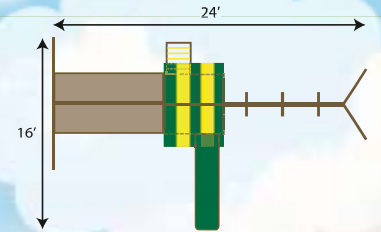

Multi-Deck Series Fantasy® Tree House CABIN MODELS

STANDARD
MODEL

Fantasy® Tree House Cabin Standard Features: