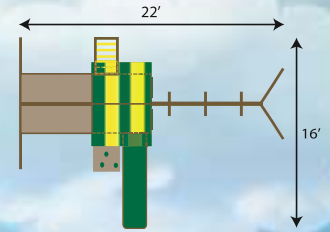

Multi-Deck Series
Sky® Tree House
CABIN MODELS

STANDARD
MODEL

Sky®
Tree House
Cabin Models
Feature 8' 6"
High Swing
Beam!

Sky® Tree House Cabin Standard Features:

- Wood Roof & Chimney
- Tree House with Front Porch
- Binoculars
- Grab Handles
- Deluxe Ship's Wheel
- Striped Tent Top
- Rock Climbing Wall
- Access Ladder with Steel Rungs
- 10' Wave Slide
- 8' 6" High 3-Position Swing Beam
- 1 Gym Ring/ Trapeze Bar
- 2 Sling Swings