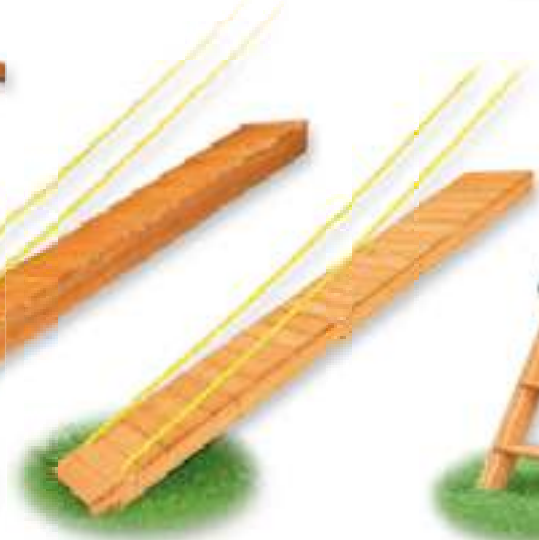

Classic™

Overall Measurements:

- Jungle Gym Footprint: 12' x 8'
- Swing Beam Height: 8'

18" clearance recommended on all sides around swing set.

Classic™ Standard Specs:

- 3 Total Swing Positions
- 100% Cedar
- 1 x 6 and 1 x 4 Laminated Cedar Construction
- 1 x 6 Swing Beam
- 1 x 4 Posts

Easy 1-2-3 Steel & Frame Brackets

Heavy Duty Swing Hangers

Flaxseed-Coated Swing Chain

Creating Childhood Memories Since 1992!

WOODEN Additions

Customize Your Jungle Gym With These Additions

Wood Roof with Sunburst

6' Monkey Bars
(Extreme & Ultimate Models)

5' Monkey Bars
(All Other Models)

6' Gang Plank
(Extreme & Ultimate Models)

5' Gang Plank
(All Other Models)

6' Step Ladder with safety handles
(Extreme & Ultimate Models)