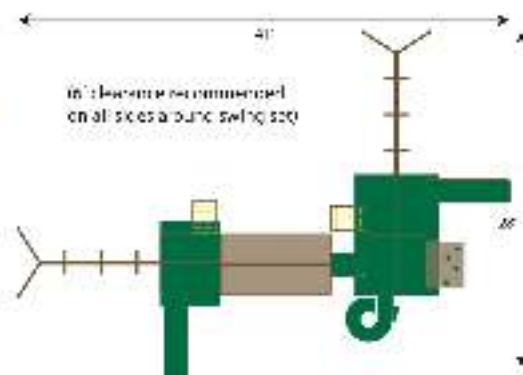

Imagination® monkey bar detail

Imagination®
back view

Imagination® Overall Measurements:

- Jungle Gym Footprint: 41' x 28'
- Total Clubhouse Area: 104 sq. ft.
- Play Deck Heights: 7' and 5' 6"
- Swing Beam Height: 8' 6"
- Overall Height: 13' 6"