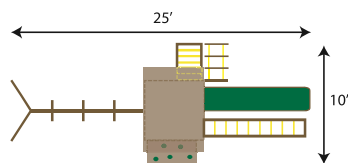

Dream®
Models Feature
8' 6" High
Swing
Beam!

Straight-Base Series
Dream®
MODELS

Customized Dream® with
wood roof, green wave
slide, and monkey bars.
(3 Total Swing Positions)