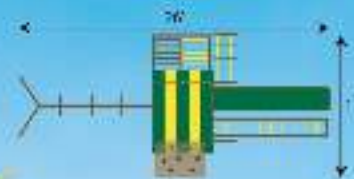

Customized Extreme™
with striped tent top, 12' green wave slide, monkey bars, extra sling swing, and accessory arm. (5 Total Swing Positions)

Customized Extreme™
with wood roof, 12' green wave slide, and gang plank. (4 Total Swing Positions)