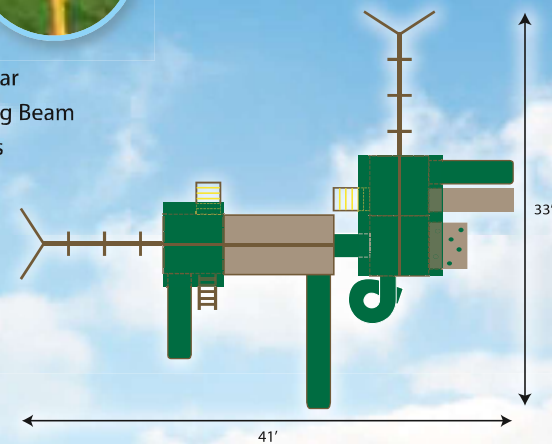

Imagination® Standard Specs:

Powder Coated
Ladder Rungs

Easy 1-2-3 Steel
A-Frame Bracket

Heavy Duty
Swing Hangers

Plastisol-Coated
Swing Chain

- 8 Total Swing Positions
- Heavy Duty Vinyl Tent Tops
- 4 x 6 and 4 x 4 Laminated Cedar Construction
- 100% Cedar
- 4 x 6 Swing Beam
- 4 x 4 Posts