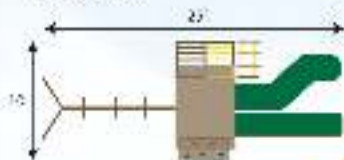

Customized Supreme®
with wood roof, green wave slide,
and green 5' spiral slide.
(4 Total Swing
Positions)