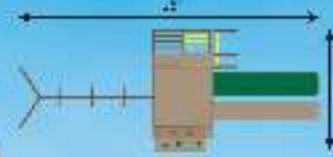

Customized Supreme®
with striped tent top,
yellow wave slide, and
monkey bars.
(4 Total Swing
Positions)

Customized Supreme®
with wood roof,
green wave slide,
and gang plank.
(4 Total Swing
Positions)

Customized Supreme®
with wood roof, green wave slide,
and green 5' spiral slide.
(4 Total Swing
Positions)

Supreme®

Overall Measurements:

- Jungle Gym Footprint: 25' x 10'
- Swing Beam Height: 8 1/2'
- Play Deck Height: 5 1/2'
- Overall Height: 12'
- Clubhouse Dimensions: 5' x 6'

Angled-Base Series Supreme® MODELS

Supreme® Standard Specs:

Powder Coated
Ladder Rungs

Easy 1-2-3 Steel
A-Frame Bracket

Heavy Duty
Swing Hangers

Resistal-Coated
Swing Chair

- 4-5 Total Swing Positions
- Double 2 x 6 Floor Joists
- 4 x 8 and 4 x 4 Laminated Cedar Construction
- Heavy Duty Vinyl Tent Tops
- 100% Cedar
- 4 x 4 Posts
- 4 x 6 Swing Beam
- 5/8" Thick Braided Rope

Creating Childhood Memories Since 1992!

Eastern Jungle Gym, Inc.