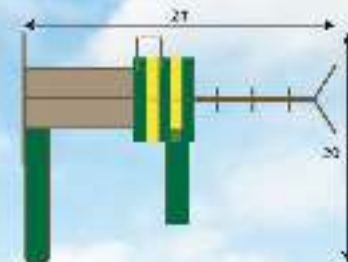

Multi-Deck Series Fantasy® Tree House

CABIN MODELS

Fantasy®
Tree House
Cabin Models
Feature 8' 6"
High Swing
Beam!