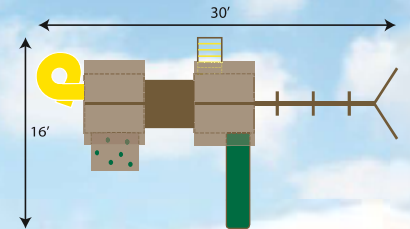

Customized Fantasy®
with wood roofs,
yellow 7' spiral slide,
green wave slide, and
bottom playhouse.