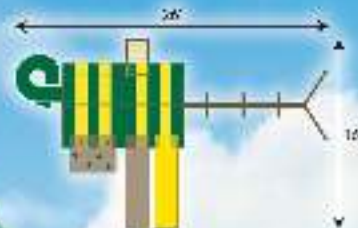

16' clearance recommended on all sides around swing set.

Sky®

Overall Measurements:

- Jungle Gym Footprint: 26' x 16'
- Total Clubhouse Area: 2 clubhouses each 55" x 58"
- Play Deck Heights: 7' and 5' 6"
- Swing Beam Height: 8' 6"
- Overall Height: 13' 6"

Multi-Deck Series

Sky®
MODELS

Customized Sky® with striped tent tops, green 7' spiral slide, yellow wave slide, gang plank, and built-in picnic table.

Customized Sky® with wood roofs, green 7' spiral slide, green 14' scoop slide, green wave slide, monkey bars, deluxe sandbox, and built-in picnic table.

Creating Childhood Memories Since 1992!