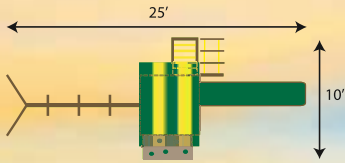

Straight-Base Series
Dream®
MODELS

**STANDARD
MODEL**

Dream® Standard Features: