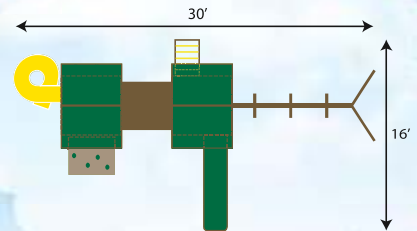

Multi-Deck Series
Fantasy®
MODELS

STANDARD
MODEL

Green or Yellow
7' Spiral Slide