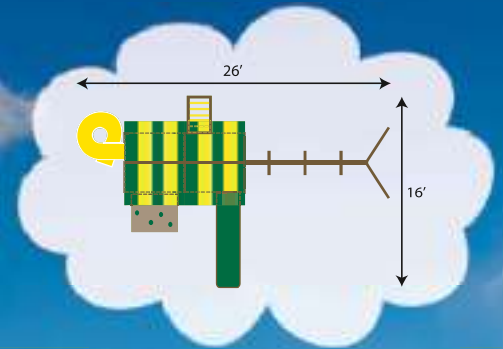

Multi-Deck Series
Fantasy Tree House
CABIN MODELS

Multi-Deck Series
Imagination[®] MODELS

Multi-Deck Series
Sky[®]
 MODELS

STANDARD
 MODEL

Sky[®] Standard Features:

1 Plastic Horse Glider

2 Sling Swings

Grab Handles